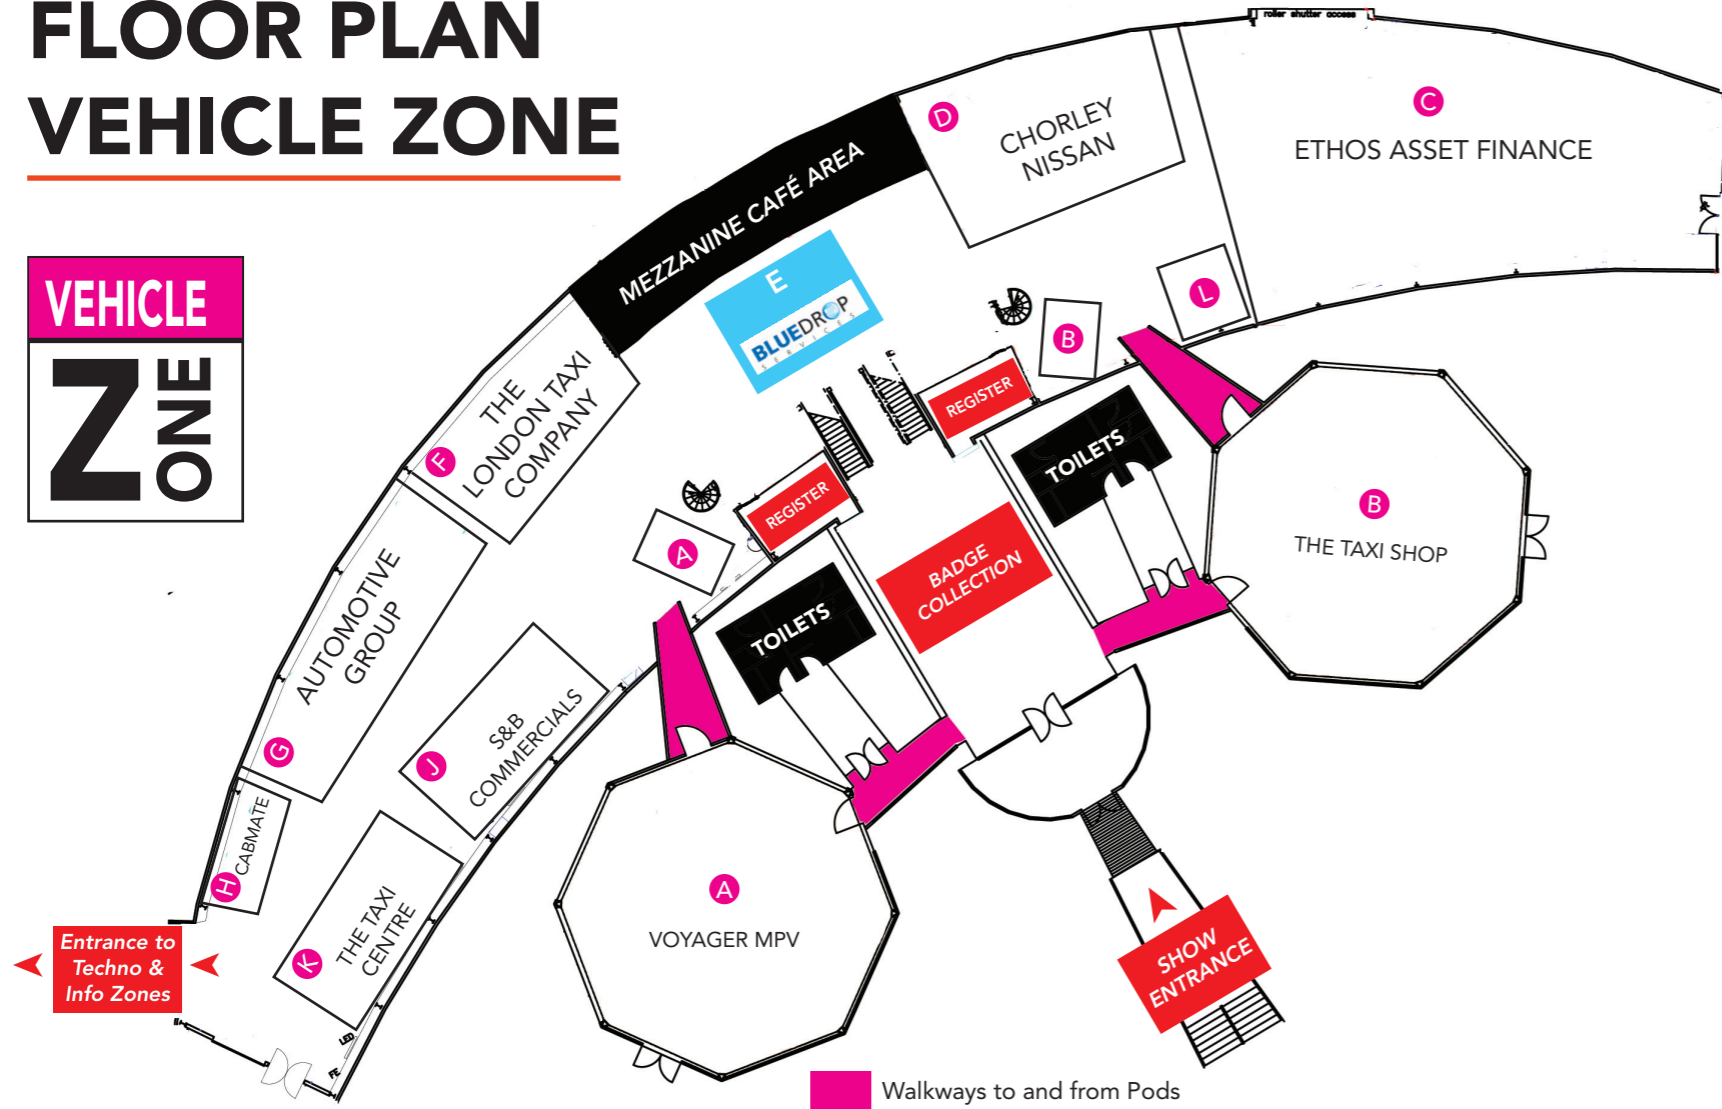

FLOOR PLAN VEHICLE ZONE

KEY TO EXHIBITORS

PODS

- A** Voyager MPV
- B** The Taxi Shop

MAIN HALL OF CONCEPT 1

- C** Ethos Asset Finance
- D** Chorley Nissan
- E** Bluedrop Services
- F** The London Taxi Company
- G** Automotive Group
- H** Cabmate
- J** S & B Commercials
- K** The Taxi Centre
- L** Chargemaster/Ecodrive