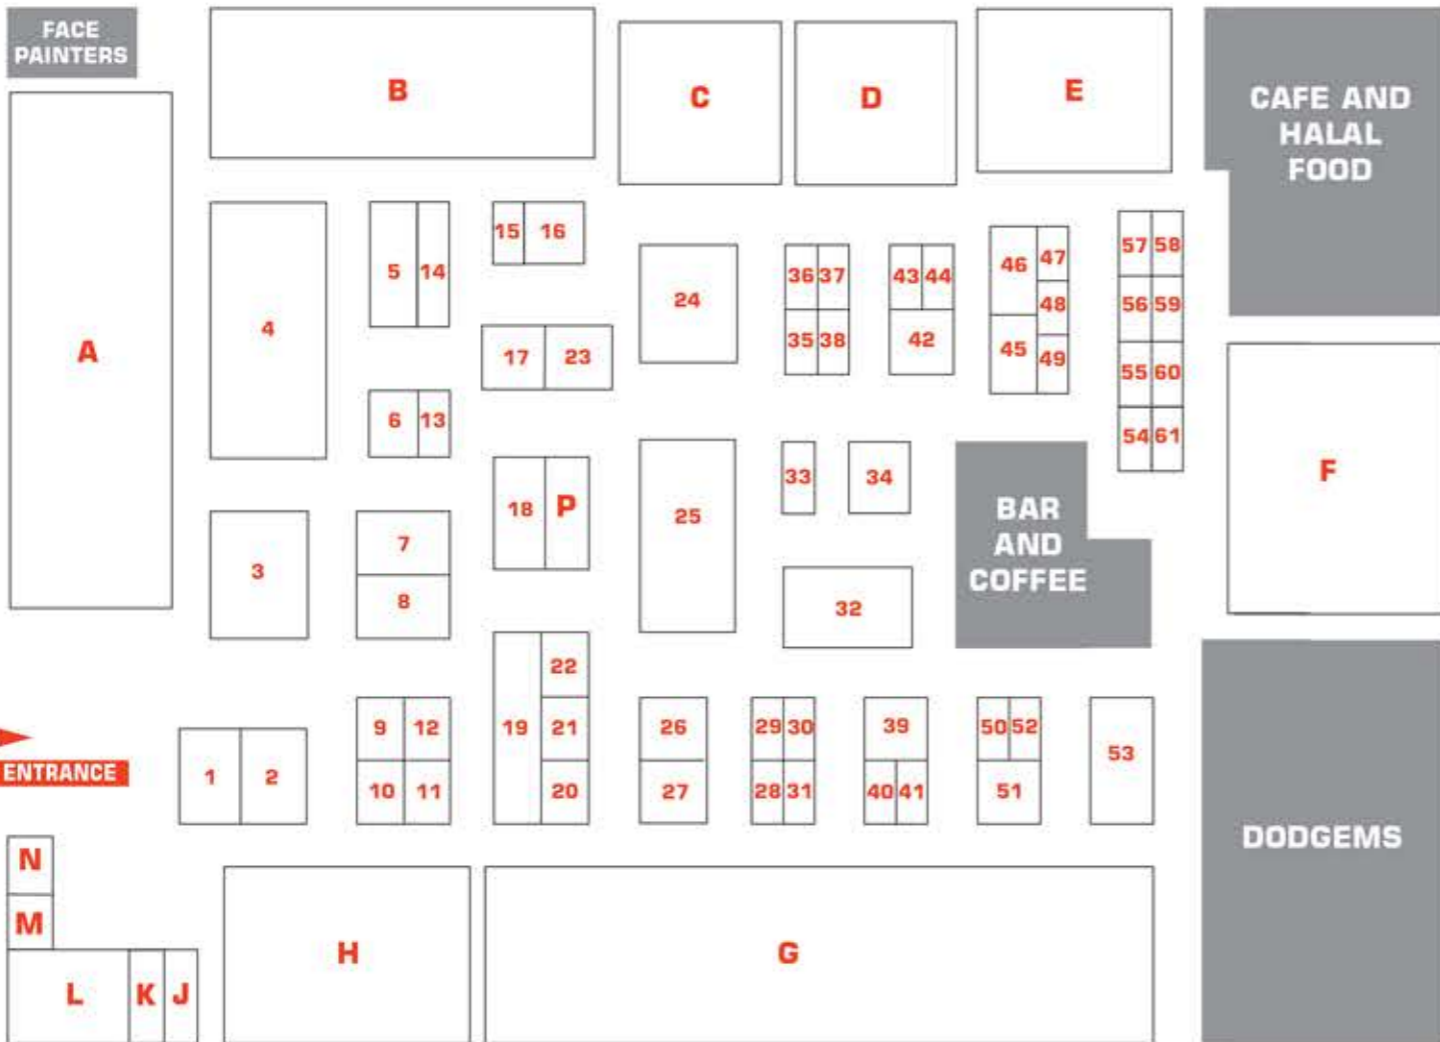

THE MANCHESTER PRIVATE HIRE & TAXI EXHIBITION

ORGANISED BY

HALL FLOORPLAN 2013

SPONSORED BY

A1 Tetas	.60	NPHA / Top Team	.L
Acorn Insurance	.29	Nationwide Assist	.24
Activ8 Friction Reducer	.41	Pay & Go Taxis Ltd	.47
Adelante Software Ltd	.7	Payleven UK	.49
Autocab	.25	People 1st incl. GoSkills	.N
Bluedrop Services	.59	Phantom Ltd	.44
Bumper to Bumper Ltd	.48	PPI Claims Team Ltd	.23
Cab Direct	.G	Private Hire and Taxi Monthly	.P
Cabfind Ltd	.46	RadioTrader	.21
CK Claims Ltd.	.58	Rayrigg Motors / Britcab	.F
Claybank Skoda	.E	RoadPixel Ltd	.10
Cordic Ltd	.19	Road To Recovery Ltd.	.40
Costco Wholesale Manchester	.53	Scan Coin Ltd	.20
Cygnus Automotive Ltd	.4	Scot Cab Ltd/Scot Seats Direct Ltd	B
Delta Taxi Signs	.38	Swinton Taxi Division	.18
Digital Dispatch (Intl) Ltd	.17	T Dispatch Ltd.	.8
Drivertax Ltd / Kapla UK Ltd	.54	Taxi Logistics Ltd	.6
Ethos Asset Finance	.C	Taxi Plan Insurance (Plan Group Ltd)	.45
Freephone Choice Ltd	.37	Taxi Supplies UK	.51
GSM Taxi Freephone	.13	Taxi Trader UK	.34
Hale Electronic GmbH	.22	Taxibookr PTE Ltd	.35
Icabbi	.2	TaxiTastic	.14
Insuretaxis	.9	Taxiworld	.4
iZettle Ltd.	.43	Transport Innovation Ltd	.26
Judo Payments	.30	Transport Training Technology	.K
Kabbee Exchange Ltd	.11	The London Taxi Company	.H
Kindertons Taxi Assist	.32	The Resort Group	.56
Loop Fobs Ltd.	.57	The Taxi Centre	.D
M2M Taxi Sims	.15	ubiCabs	.28
M. Clarke Wholesale Ltd	.16	Unite The Union	.J
Manchester College	.55	UK Cabbie Solutions Ltd	.31
Marandy Data Communications	.42	Vale Communications Ltd	.12
Mercury/Exel Management Ltd	.3	VerifEye Technologies Ltd	.36
MH Textiles	.52	Verifone UK Ltd	.27
Mobile Knowledge Corp	.5	VIP e-Cigarettes	.33
MT Data Ltd.	.39	Voyager MPV Ltd	.A
N&J Pitt Taximeter Services Ltd	.61	Westminster Insurance	.1
NALEO	.M	Wilsons Insurance Group	.50